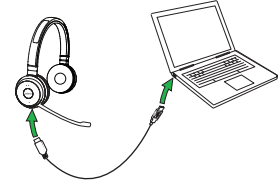

#### Jabra Evolve 65

- Freedom to multi-task
- Stay in the zone and avoid interruptions
- Always connected
- Convenient charging and storage
- All-day comfort
- Works with all leading UC platforms

## 01 How to connect

**Connect to PC (using Jabra Link 370)**  
 Plug the Jabra Link 370 dongle into a USB port on your PC. The headset and the Jabra Link 370 are already pre-paired.

**Connect to mobile device (using Bluetooth®)**  
 Wear the headset and hold (3 secs) the On/off/connect switch in the connect position until you hear the voice-guided instructions. The Bluetooth® indicator will flash blue.