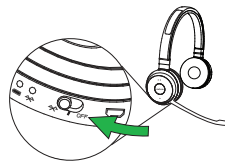

## 01 How to connect

**Connect to PC (using Jabra Link 370)**  
 Plug the Jabra Link 370 dongle into a USB port on your PC. The headset and the Jabra Link 370 are already pre-paired.

**Connect to mobile device (using Bluetooth®)**  
 Wear the headset and hold (3 secs) the On/off/connect switch in the connect position until you hear the voice-guided instructions. The Bluetooth® indicator will flash blue.