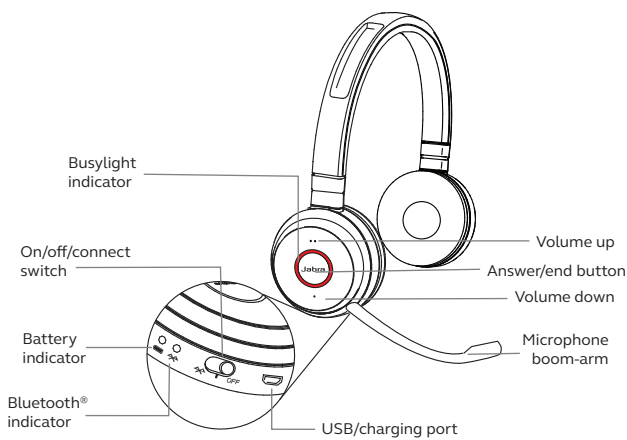

02 How to use

Did you know?
You can download the full user manual from jabra.com/evolve65

	FUNCTION	ACTION
	Headset on/off	Slide the On/off/connect switch
	Bluetooth® connect	Hold (3 secs) the On/off/connect switch in the connect position
	Answer/end call	Tap the Answer/end button
	Reject call	Double-tap the Answer/end button
	Adjust speaker volume	Tap the Volume up or Volume down button
	Busylight on/off	Simultaneously tap the Volume up and Volume down button
	Mute/unmute microphone	Press and hold (2 secs) the Volume down button

Charging the headset
The headset will charge when connected to a PC, or when using any USB wall charger supplied with your mobile device.

It takes approx. 3 hours to charge.

	Features	Benefits	Jabra Evolve 65
Connectivity	Jabra Link 370 USB Adapter	Wireless range of up to 100 feet / 30 meters	■
	Dual Bluetooth® integration for PC, smartphone and Tablet	Dual Bluetooth® connectivity to two devices at the same time for calls and music	■
	USB cable	Plug-and-play connectivity to PC Softphone/UC systems	■
	Full compatibility with UC systems & VoIP clients	Seamless integration and call control with leading UC systems/PC softphones. Certified for Skype For Business, Cisco and Avaya	■
Audio	Noise-cancelling microphone	State-of-the-art noise-cancelling microphone eliminates background noise	■
Ease of use	Rechargeable battery	Up to 10 hours battery life	■
	All day comfort	Leather feel ear cushions, and a lightweight on ear design for all day use	■
	Busylight	Integrated Busylight acting as a do not disturb signal	■
	Music controls	Speaker volume up/down on headset	■
	Discreet boomarm	Boom arm can be clipped into the headband when not on calls	■
	NFC	Simply tap a compatible smart device and Jabra Evolve 65 together to connect	■
Accessories	Charging stand*	No battery concerns and convenient headset storage	■

* Optional to purchase