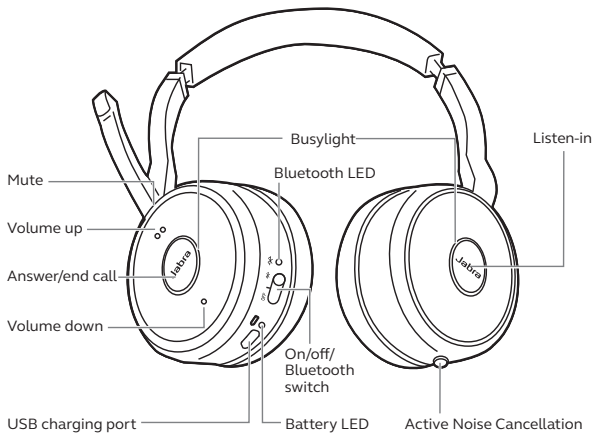

How to connect

PC

The headset and the USB dongle are pre-paired and ready for use.

Smartphone

Switch on Bluetooth pairing and then follow the voice-guided instructions in the headset.

How to use

Listen-in

Listen to your surroundings without taking off your headset.

Active Noise Cancellation

Eliminate unwanted background noise at the touch of a button.

Charging

Use the USB cable or charging stand. The charging stand should be plugged into a powered USB port on your PC, docking station, or wall charger.

It takes approx. 3 hours to fully charge the headset.

	Features	Benefits	Jabra Evolve 75
Connectivity	Jabra Link 370 USB Adapter	Wireless range of up to 100 feet / 30 meters	■
	Dual Bluetooth® connectivity- for PC, smartphone and Tablet	Dual Bluetooth® connectivity to two Bluetooth® devices at the same time	■
	USB cable	Use the headset for calls and music whilst charging at the same time	■
	Full compatibility with UC systems & VoIP clients	Seamless integration and call control with leading UC systems/PC softphones	■
Audio	HiFi Audio	Best-in-class sound performance including HiFi audio streaming	■
	Superior ANC	Eliminate background noise at the touch of a button	■
Ease of use	Rechargeable battery	Up to 15 hours battery life	■
	All day comfort	All-day comfort leather feel ear cushions and an on-the-ear wearing style for all day comfort	■
	Busylight	Integrated busylight on both ear cups acting as a do not disturb signal	■
	Volume controls	Speaker volume up/down on headset	■
	Discreet boomarm	Boom arm can be clipped into the headband when not on calls	■
	Listen-In	Easy to reach button on ear cup to hear announcements without removing the headset	■
Accessories	Charging stand*	Easy charging and docking comes with an optional charging stand to eliminate battery concerns	■